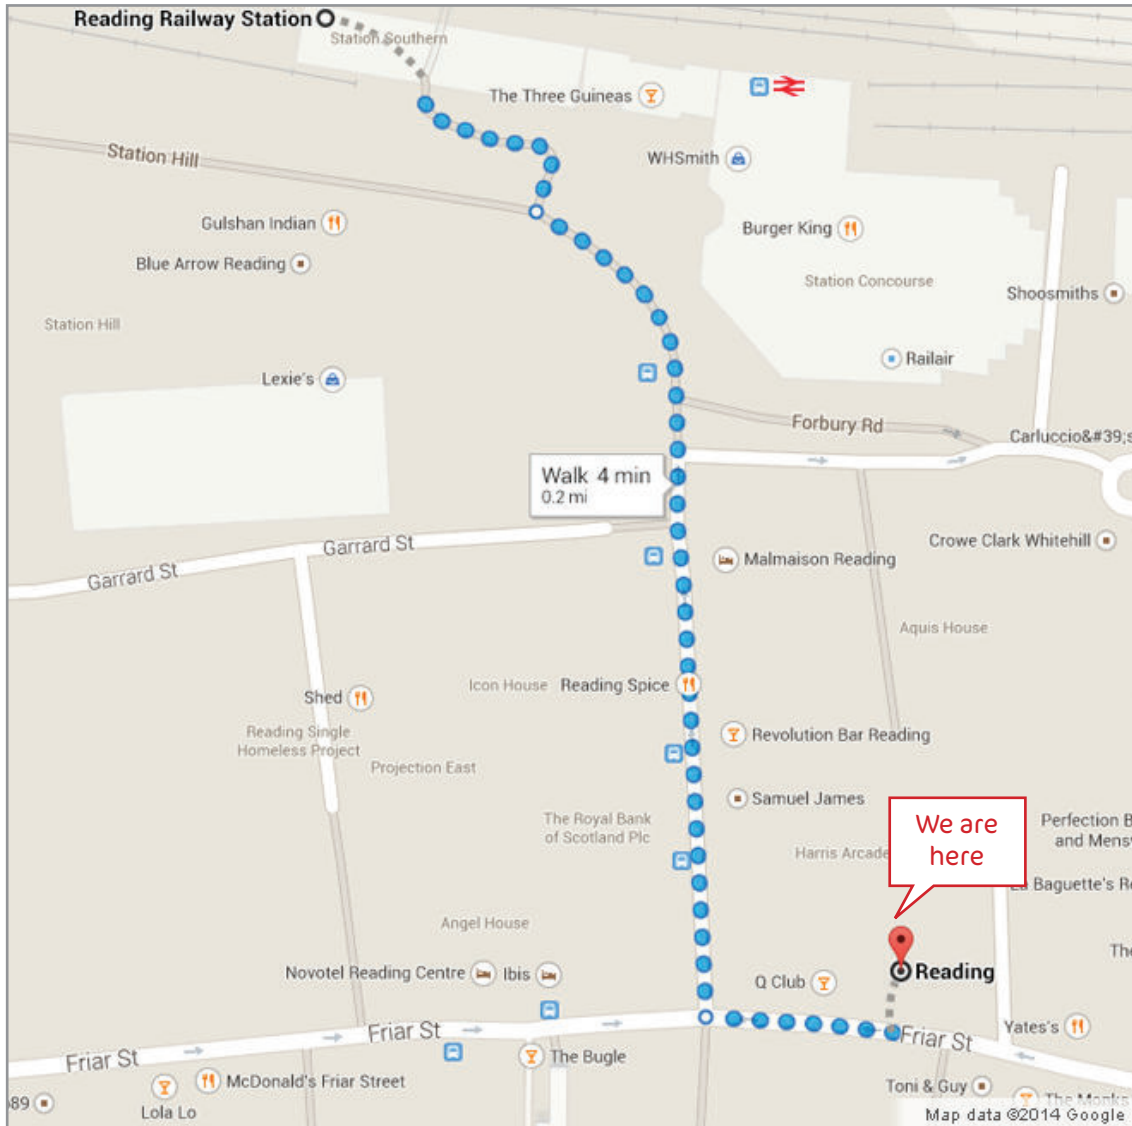

## How to find us

### Walking from Reading Station

Take the main exit from the station and head south toward Station Hill. Continue straight onto Station Road, turn left onto Friar Street and pass the Harris Arcade. We are on the 2nd floor next to Wild Lime Bar and Kitchen.

#### **From M4 Exit 11**

Head east toward Basingstoke Road/A33, continue onto A329, take the exit toward Oxford Road/Hexagon. At the roundabout, take the 3rd exit onto Friar Street, turn left onto Greyfriars Road and then take the 1st right onto Garrard Street then straight on to the car park.

#### **From M4 Exit 10**

Head west toward A3290, take A4 exit toward Reading, turn right onto Sidmouth Street, take right to follow A329/Queen's Road, take 1st exit toward Oxford Road/Hexagon. At the roundabout, take the 3rd exit onto Friar Street, turn left onto Greyfriars Road and then take the 1st right onto Garrard Street then straight on to the car park.