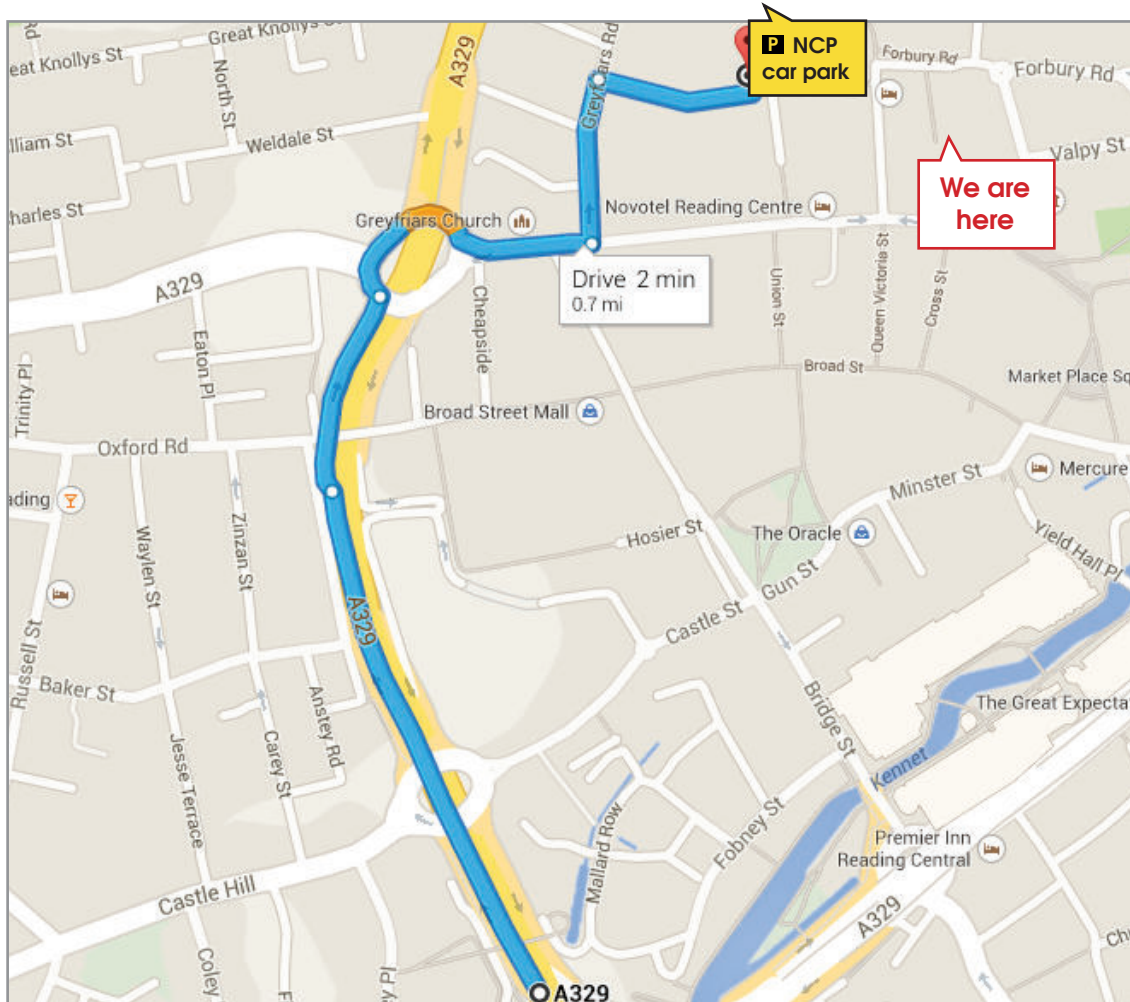

### Walking from Reading Station

Take the main exit from the station and head south toward Station Hill. Continue straight onto Station Road, turn left onto Friar Street and pass the Harris Arcade. We are on the 2nd floor next to Wild Lime Bar and Kitchen.

### By Car

UniServity, 2nd Floor, 12 Friar Street Reading Berkshire RG1 1DB

Contact: 0870 855 5751

If you are travelling by car, the nearest car park is at Garrard Street, use postcode **RG1 1NR** for your satellite navigation.

#### **From M4 Exit 11**

Head east toward Basingstoke Road/A33, continue onto A329, take the exit toward Oxford Road/Hexagon. At the roundabout, take the 3rd exit onto Friar Street, turn left onto Greyfriars Road and then take the 1st right onto Garrard Street then straight on to the car park.

#### **From M4 Exit 10**

Head west toward A3290, take A4 exit toward Reading, turn right onto Sidmouth Street, take right to follow A329/Queen's Road, take 1st exit toward Oxford Road/Hexagon. At the roundabout, take the 3rd exit onto Friar Street, turn left onto Greyfriars Road and then take the 1st right onto Garrard Street then straight on to the car park.