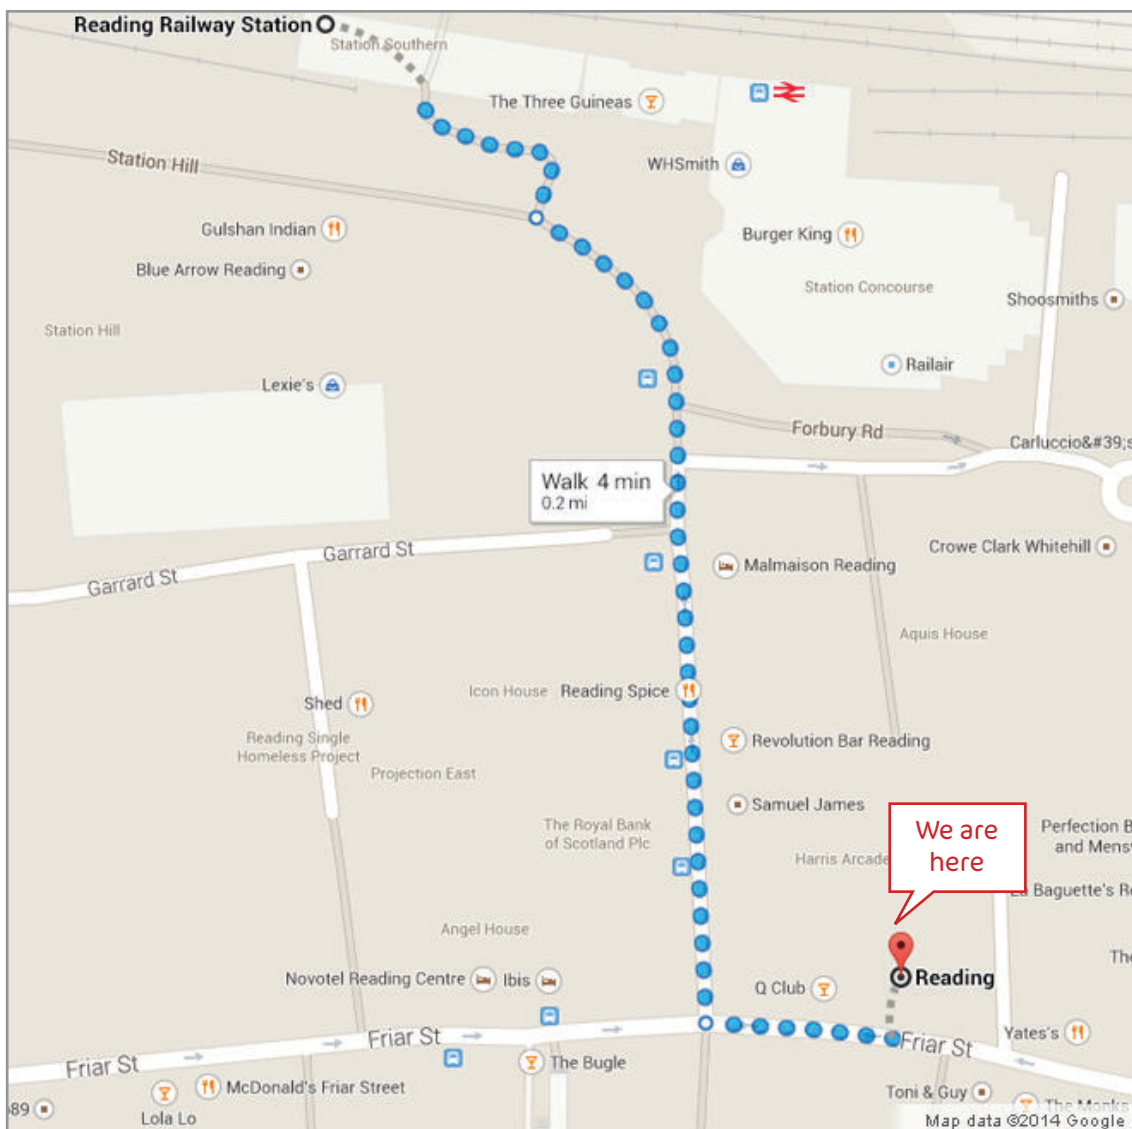

How to find us

By Air

UniServity, 2nd Floor, 12 Friar Street Reading Berkshire RG1 1DB
Contact: 0870 855 5751

From Heathrow Airport

You may take the Railair.com coaches from Heathrow to Reading. The coach picks-up passengers at Heathrow Central Bus Station (stands 6-15a) and Terminal 5 (stop 9). Passengers from Heathrow Terminal 4 can use the free connections to reach Central Bus Station or Terminal 5.

Walking from Railair.com bus stop

Head south toward Station Hill. Continue straight onto Station Road, turn left onto Friar Street and pass the Harris Arcade. We are on the 2nd floor next to Wild Lime Bar and Kitchen.